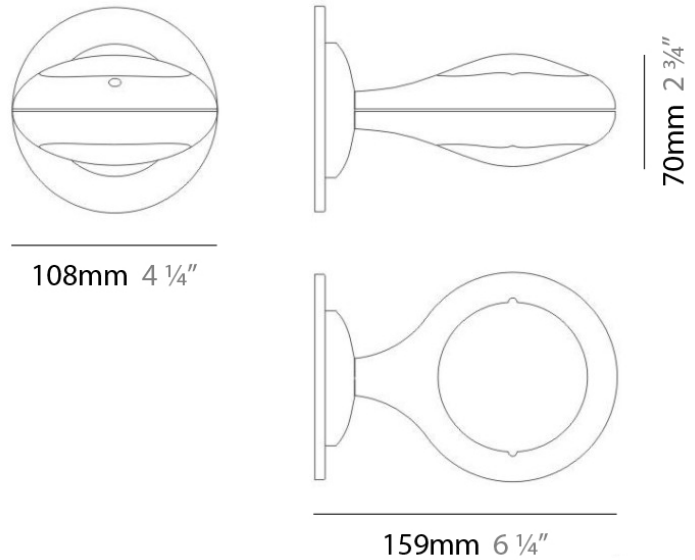

D93050

PROJECT	
TYPE	
NOTES	
QUANTITY	
DATE	

GENERAL

Series: Space
 Brand: Milan
 Division: Design
 Mounting Type: Surface
 Mounting Location: Wall
 Subcategory: Up/Down Light

PHYSICAL

Shape: Oblong
 Diameter (mm): 108
 Diameter (in): 4 1/4
 Height (mm): 70
 Height (in): 2 3/4
 Extension (mm): 159
 Extension (in): 6 1/4
 Light Distribution: Direct / Indirect
 Weight (kg): 1.4
 Weight (lbs): 3
 Diffuser: Glass sold Separately
 Fixture Finish: Metallic Gray
 Fixture Material: Glass / Aluminum

ELECTRICAL

Number of Lamps: 1
 Lamp Type: LED Retrofit
 Lamp Shape: T4
 Bulb Included: Bulb Not Included
 Total Output Wattage (W): 3
 Max. Wattage Per Lamp (W): 3
 Lamp Base: G9
 Input Voltage (V): 120

LED

OPTICAL

RATINGS AND CERTIFICATIONS

Certified By: CSA Certified to UL and CSA Standards
 IP rating: IP20

SPACE SURFACE

D93051

GENERAL

Series: Space
 Brand: Milan
 Division: Design
 Mounting Type: Surface
 Mounting Location: Wall
 Subcategory: Up/Down Light

PHYSICAL

Shape: Oblong
 Diameter (mm): 108
 Diameter (in): 4 ¼
 Height (mm): 178
 Height (in): 7
 Extension (mm): 178
 Extension (in): 7
 Light Distribution: Direct / Indirect
 Weight (kg): 1.4
 Weight (lbs): 3
 Diffuser: Glass - Sold Separately
 Fixture Finish: Metallic Gray
 Fixture Material: Glass / Aluminum